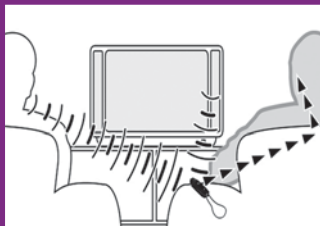

## ► **Group settings**

Conversor Pro Multipack provides a system solution for multiple hearing aid wearers for schools, colleges and groups.

**In a classroom or lecture hall**

**In a busy restaurant or café**