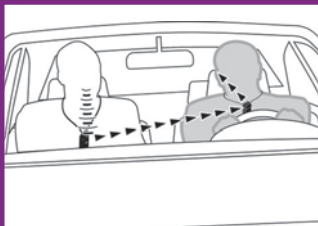

Travelling in a car